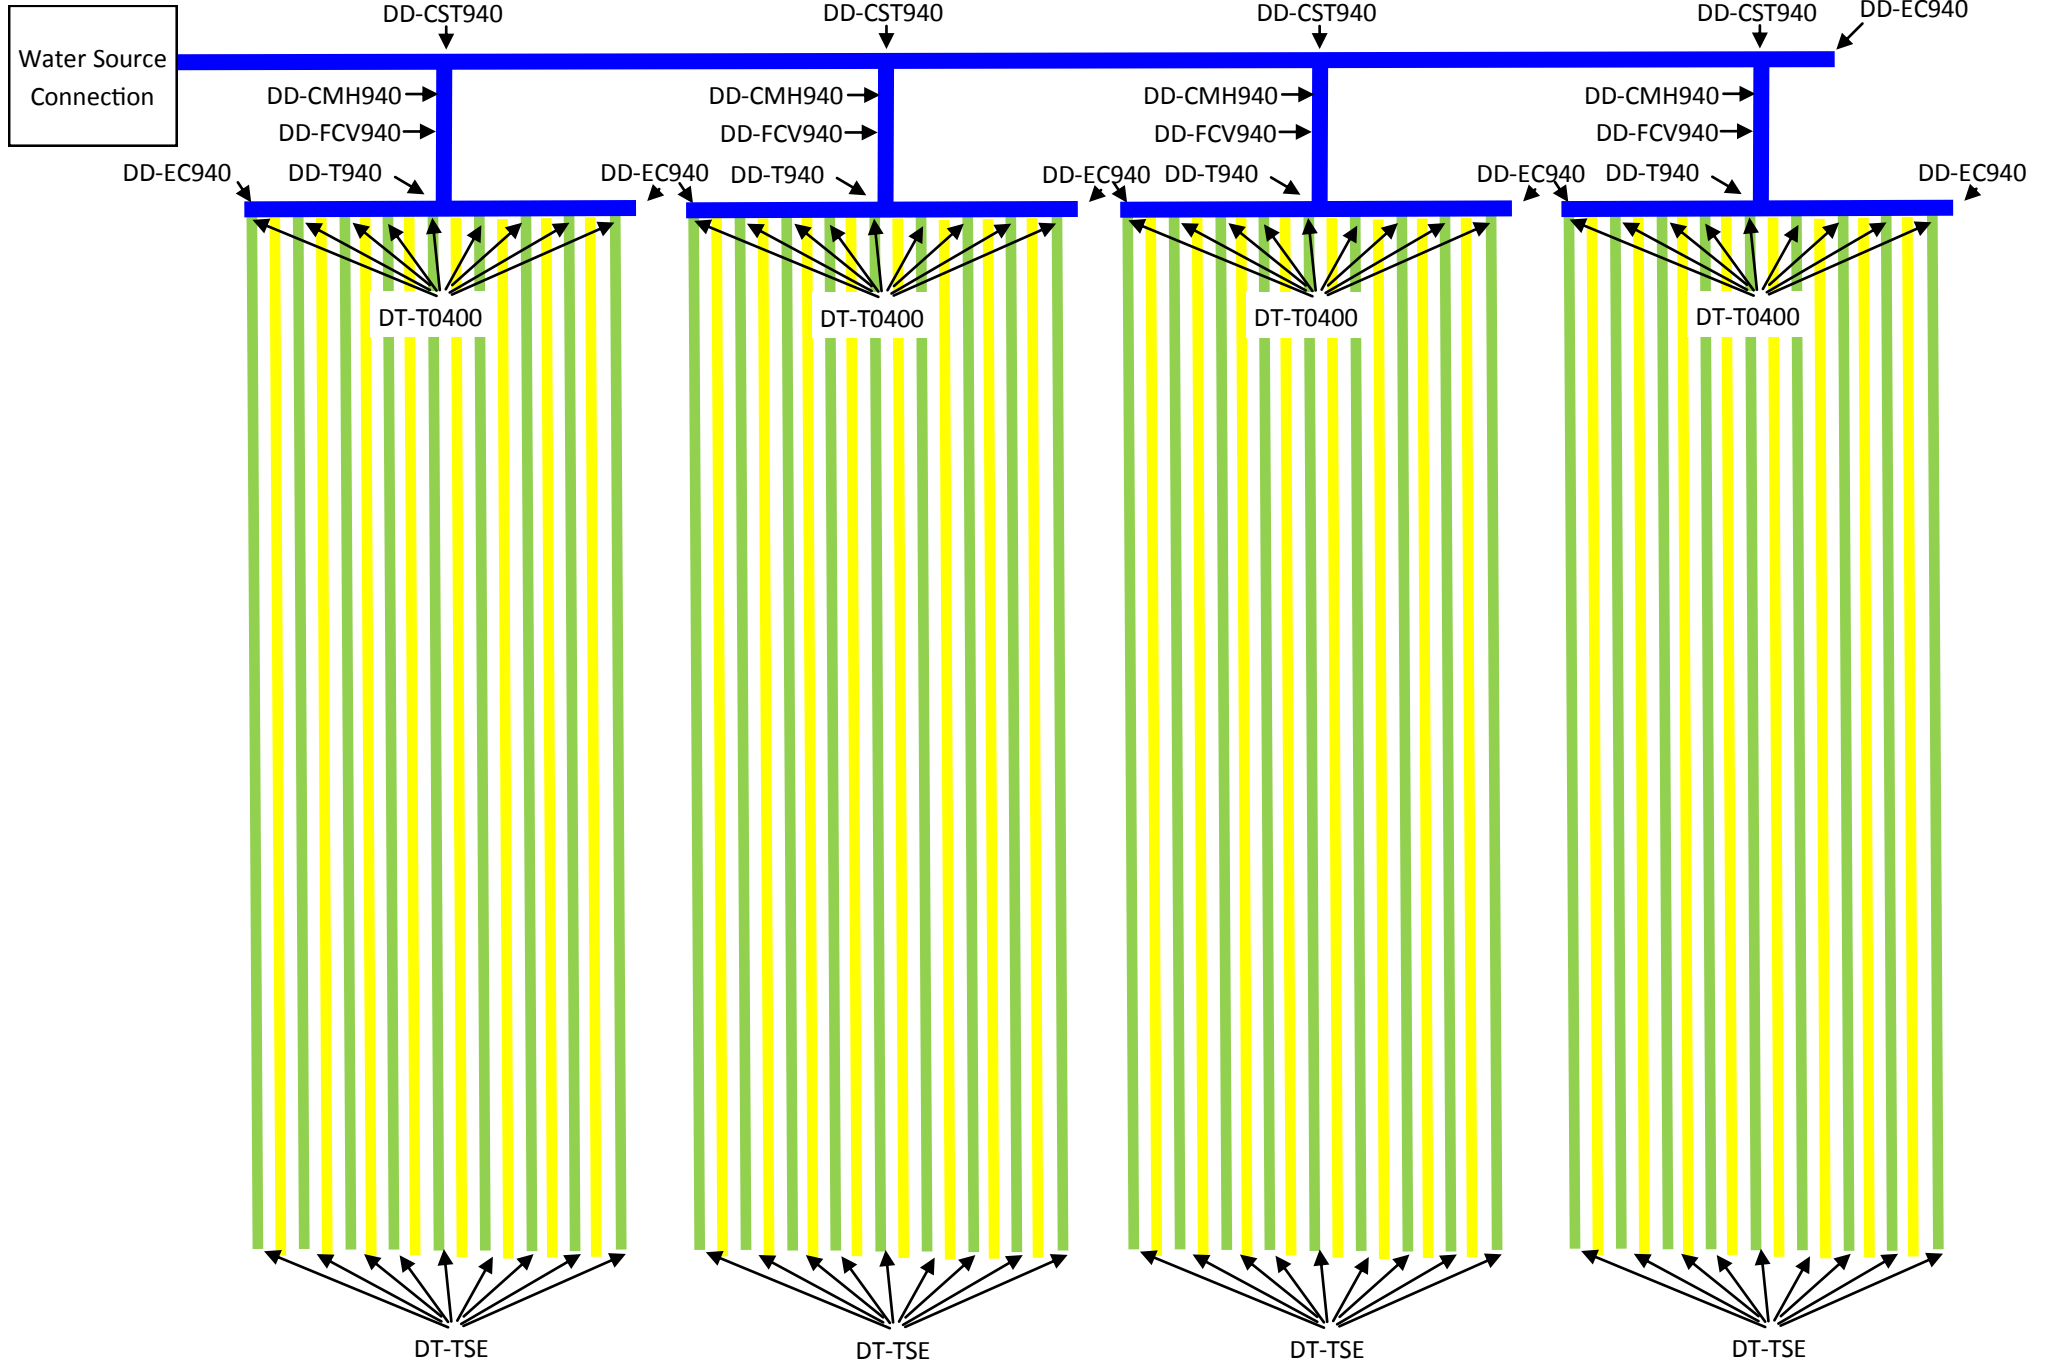

Non Semi-Automated Solution

-  3/4" Poly Tubing
-  Drip Tape
- 

Part Number	Description	Quantity	Price	Total
Water Source Connection (In order of Connection)				
DD-ZBV75 (Optional)	Zinc Ball Valve - 3/4" Female Hose x 3/4" Male Hose	1	\$ 3.25	\$ 3.25
DD-DWT673 (Optional)	Drip Pro Digital Water Timer 3/4" FHT Inlet x 3/4" MHT Outlet	1	\$ 32.75	\$ 32.75
DD-HVB	Vacuum Breaker 3/4" Hose Thead Anti Siphon Backflow Preventer	1	\$ 2.75	\$ 2.75
DD-YS75HFM-200	Y Filter 3/4" Female Hose Swivel x Male Hose Thread 200 Mesh SS Screen	1	\$ 9.50	\$ 9.50
DD-HPR10	Pressure Regulator 10 PSI - Hose Threaded 3/4" FHT x 3/4" MHT for Drip Tape	1	\$ 7.75	\$ 7.75
DD-CHS940	3/4" Hose Thread Swivel x .940 OD Compression Adapter - Gray Ring	1	\$ 1.30	\$ 1.30
DD-YRSR200 (Optional)	Replacement Filter 200 Mesh Stainless Steel for 3/4" & 1" Y Filters	1	\$ 3.50	\$ 3.50
Connections and Tubing				
DD-CST940	3/4" Hose Thread Swivel x .940 OD Compression Tee - Gray Rings	4	\$ 1.80	\$ 7.20
DD-CMH940	3/4" Male Hose Thread x .940 OD Compression Adapter - Gray Ring	4	\$ 0.95	\$ 3.80
DD-FCV940	3/4" Flow Control Valve .940 OD Compression - Gray Rings	4	\$ 2.05	\$ 8.20
DD-T940	3/4" Compression Tee .940 OD - Gray Rings	4	\$ 1.20	\$ 4.80
DD-EC940	3/4" Compression Hose End Plug .940 OD with 3/4" Cap - Gray Ring	9	\$ 1.10	\$ 9.90
DD-DH940-100	3/4" x 100' .940 OD Poly Tubing - 100' Roll	1	\$ 27.00	\$ 27.00
DT-TO400	Drip Tape 5/8" Loc x .400 Barb - High Flow	36	\$ 0.46	\$ 16.56
DT-1512HF	Drip Tape 5/8" (16mm) 15 Mil 12" Spacing Hi-Flow .42 GPM/100' - 4,590' Roll	1	\$ 310.00	\$ 310.00
DT-HP400	Hole Punch .400" Barb for Hi-Flow Drip Tape Fittings	1	\$ 15.00	\$ 15.00
DT-TSE	Drip Tape 5/8" Sleeve End	36	\$ 0.18	\$ 6.48
DD-S6	Drip Tubing Hold Down 6" Wire Stake "Staple Style" fits 1/8" to 3/4" tubing	200	\$ 0.16	\$ 32.00
				\$ 501.74