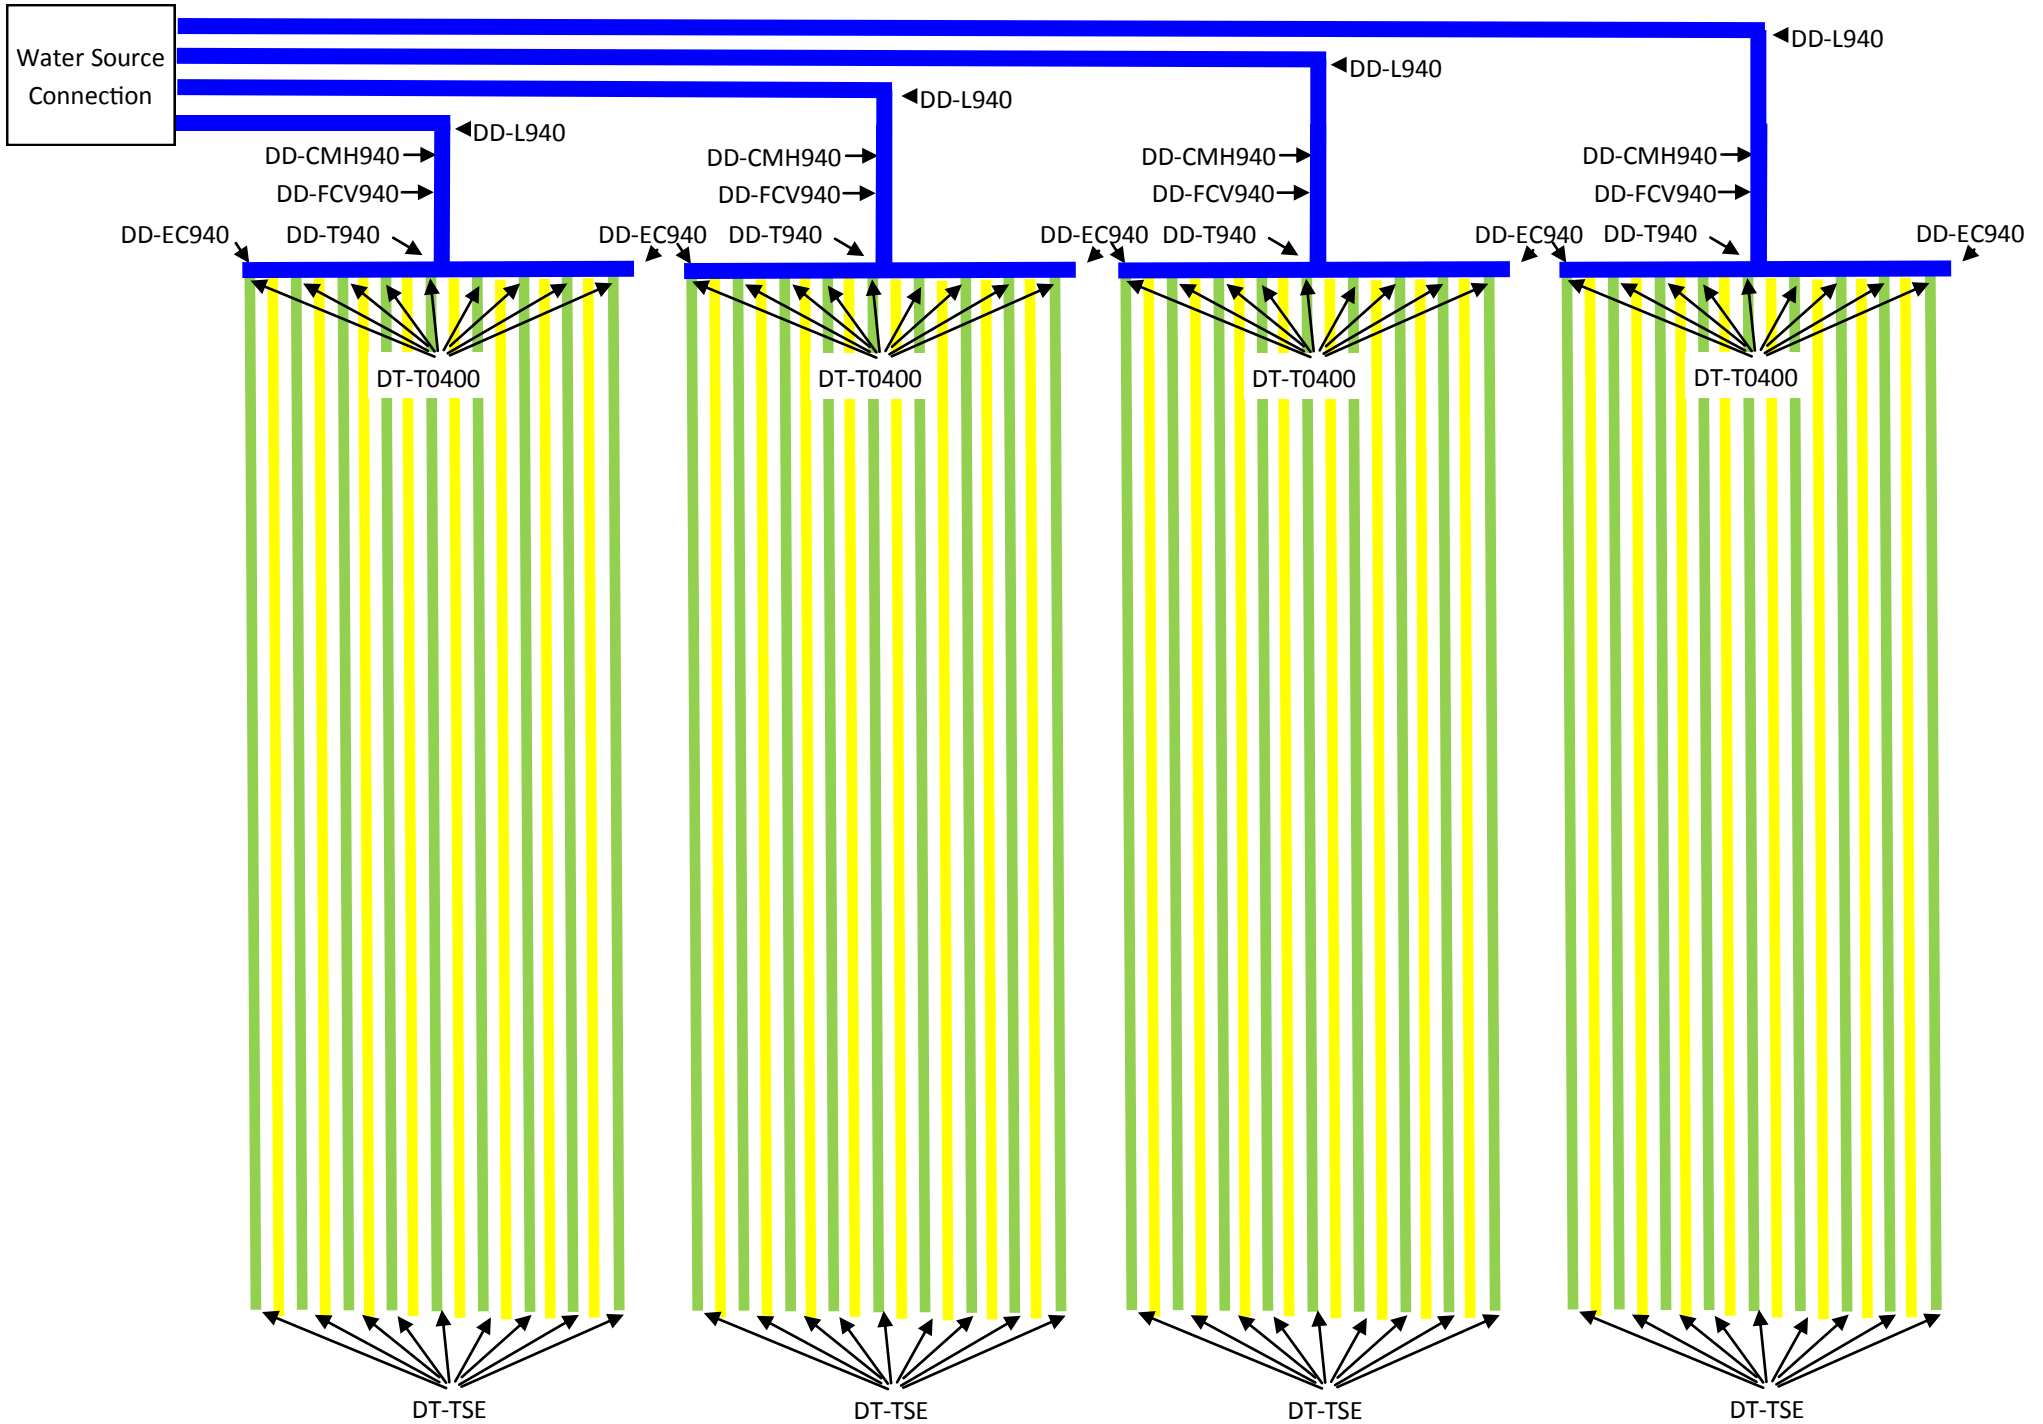

Fully Automated Solution

- 3/4" Poly Tubing
- Drip Tape
- Planting Rows